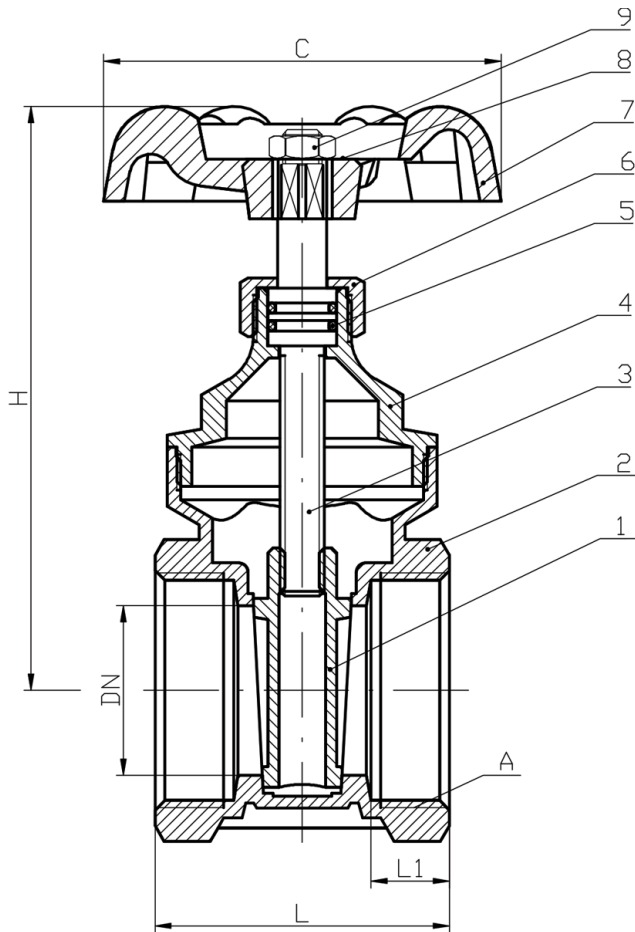

3" Brass Gate Valve

Size	3"
Connections	FNPT
Pressure Rating	145 PSI
Length (End to End)	3.62"
Weight	7.72 lbs

Dimensions

Size	A	DN	H	L1	L	C
in.	Threads Per In.	in. mm	in. mm	in. mm	in. mm	in. mm
2"	11.5	1.8 45	4.8 120	0.7 18	2.7 69	3.4 85
3"	8	2.7 69	8.2 208	0.9 22	3.6 92	5.1 129
4"	8	3.4 86	9.3 237	1.1 28	4.5 115	5.1 129

Materials List

No.	Part Name	Material
1	Disc	HPb57-3 Brass
2	Body	HPb57-3 Brass
3	Stem	HPb57-3 Brass
4	Bonnet	HPb57-3 Brass
5	O-Ring	NBR
6	Packing Nut	HPb57-3 Brass
7	Handwheel	Iron
8	Name Plate	Aluminum
9	Wheel Nut	C30 Steel