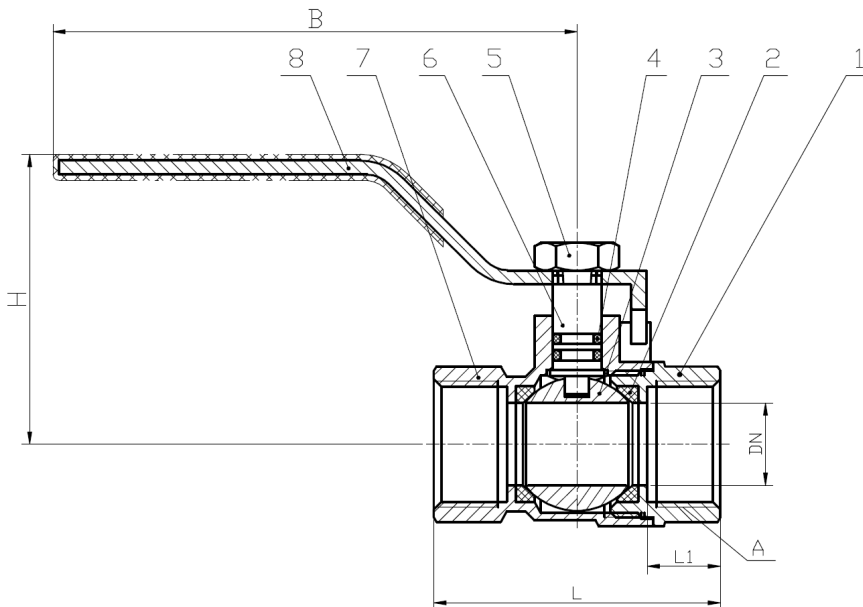

4" Brass Ball Valve

Size	4"
Mechanism	Ball (1/4 turn)
Connections	4" FNPT
Pressure Rating	145 PSI
Length (End to End)	6.50"
Weight	15.54 lbs

Dimensions

Size	B		H		L1		L		DN	
	in.	mm	in.	mm	in.	mm	in.	mm	in.	mm
1"	4.3	110	2.2	57	0.5	13	2.6	65	0.9	23
1½"	5.5	139	3.3	84	0.6	16	3.2	81	1.4	35
2"	5.5	139	3.5	88	0.9	22	4.1	103	1.7	42
3"	9.7	245	4.8	121	1.1	27	5.4	137	2.4	62
4"	9.7	245	5.5	140	1.1	28	6.5	165	3.5	90

Materials List

No.	Part Name	Material
1	Bonnet	C35 Steel
2	Seal	PTFE
3	Ball	C30 Steel
4	O-Ring	NBR
5	Nut	C30 Steel
6	Stem	C30 Steel
7	Body	HPb57-3 Brass
8	Handle	C35 Steel