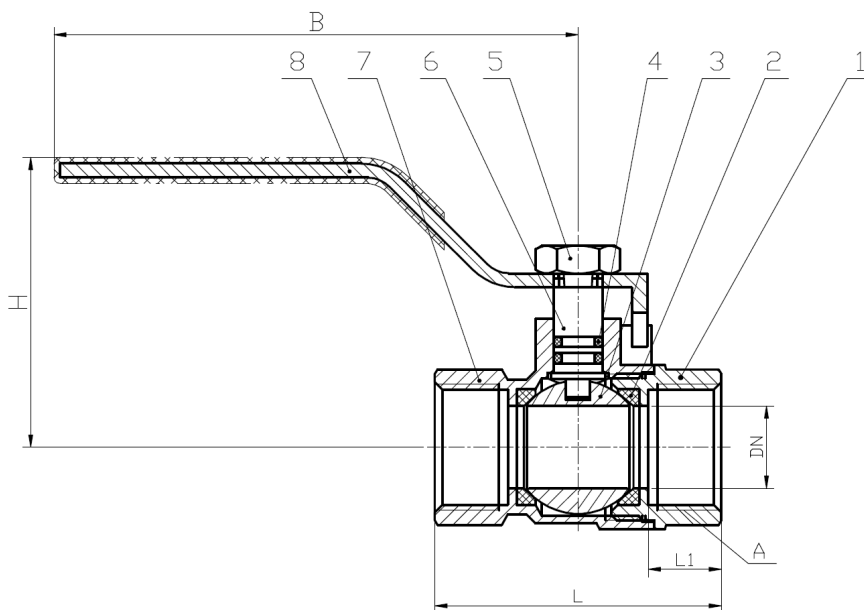

3" Brass Ball Valve

Size	3"
Mechanism	Ball (1/4 turn)
Connections	3" FNPT
Pressure Rating	145 PSI
Length (End to End)	5.39"
Weight	8.05 lbs

Dimensions

Size	B		H		L1		L		DN	
in.	in.	mm	in.	mm	in.	mm	in.	mm	in.	mm
1"	4.3	110	2.2	57	0.5	13	2.6	65	0.9	23
1½"	5.5	139	3.3	84	0.6	16	3.2	81	1.4	35
2"	5.5	139	3.5	88	0.9	22	4.1	103	1.7	42
3"	9.7	245	4.8	121	1.1	27	5.4	137	2.4	62
4"	9.7	245	5.5	140	1.1	28	6.5	165	3.5	90

Materials List

No.	Part Name	Material
1	Bonnet	C35 Steel
2	Seal	PTFE
3	Ball	C30 Steel
4	O-Ring	NBR
5	Nut	C30 Steel
6	Stem	C30 Steel
7	Body	HPb57-3 Brass
8	Handle	C35 Steel